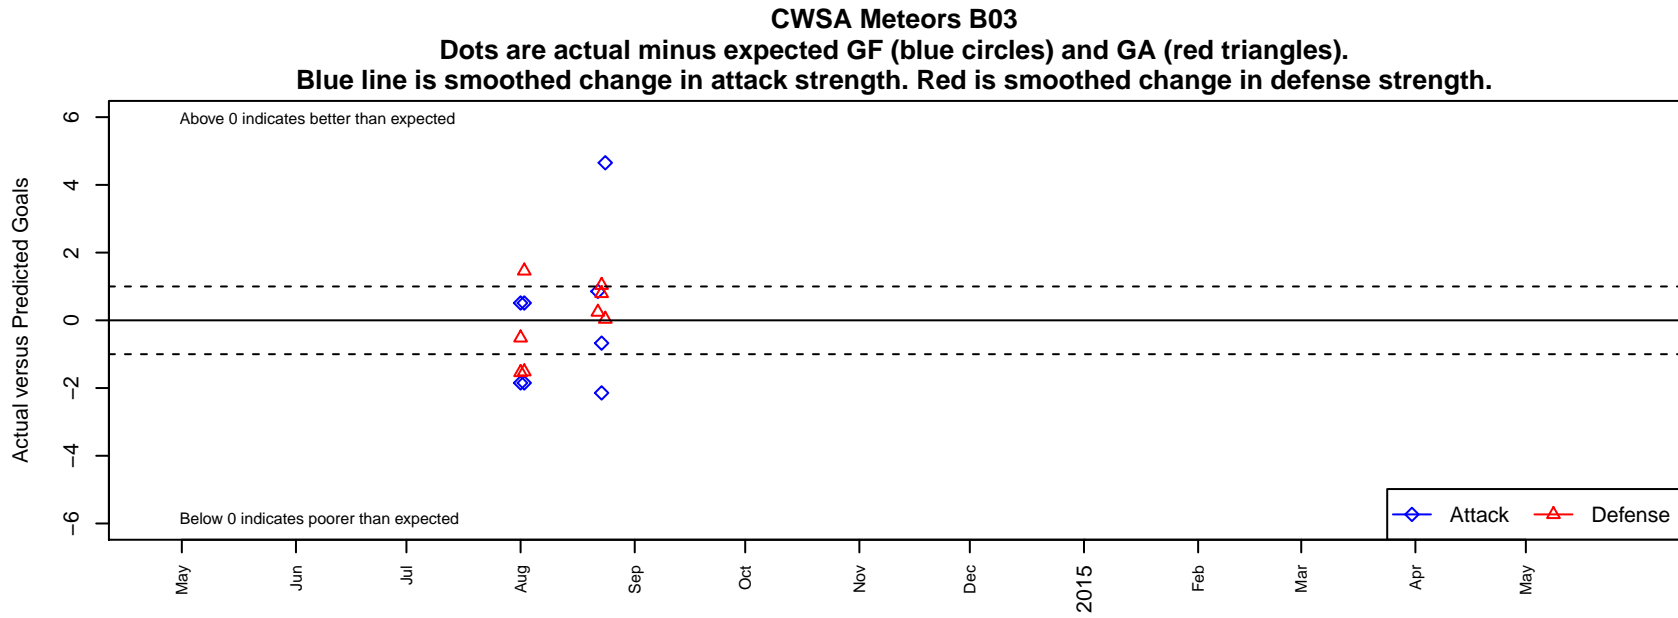

# CWSA Meteors B03

B03 total strength=261  
attack=0.29 defense=0.08

alt names used:  
CWSA Meteors  
Meteors

Venues played:  
2014 Cowlitz Kickoff BU11  
2014 Summer Slam U11

**attack and defense variance (black dot)  
relative to other teams  
and top 10 in region**

**attack and defense rating  
relative to others at age  
and all opponents in last 13 months**

**attack and defense rating  
relative to others at age  
and all opponents in last 13 months**

**Performance relative to 13 month average**

**Performance relative to 13 month average**

Distribution of opponents  
 Red = Lose zone, Blue = Win zone, Green = Even  
 Black line separates win/lose zones

lot. A=Neither has attack advantage, B=Opponent has both attack and defense advantage, C=Opponent has both attack and defense disadvantage, D=Both have